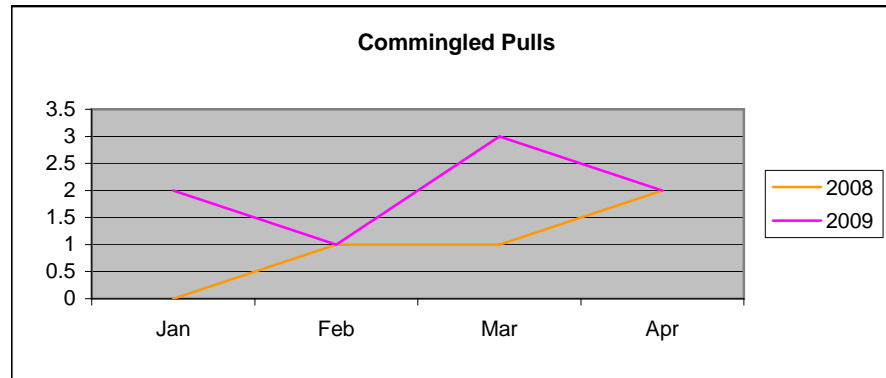

Commingled - Pulls	2008	2009
Jan	0	2
Feb	1	1
Mar	1	3
Apr	2	2