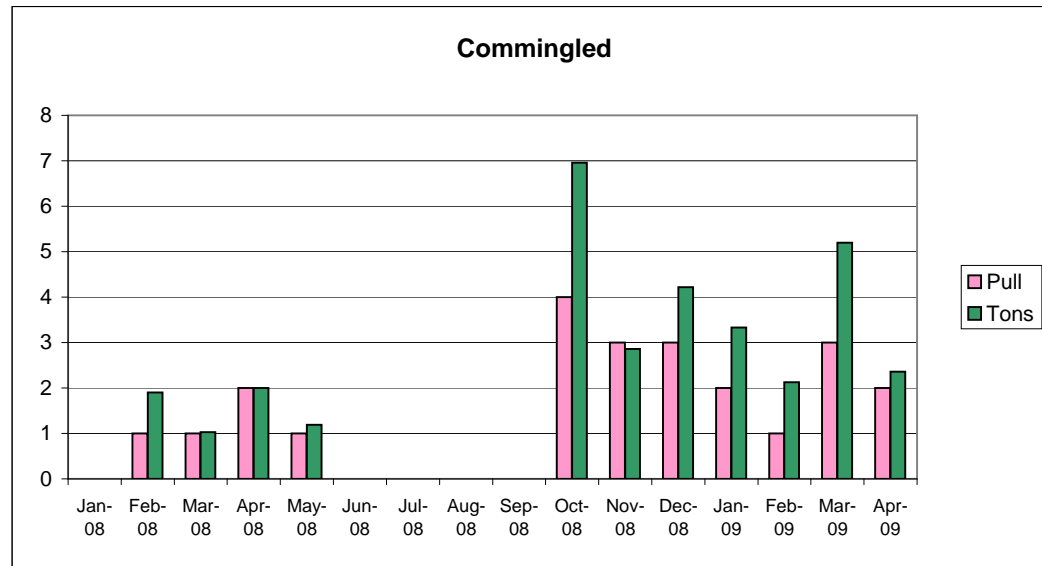

Cardboard	Pull	Tons
Jan-08	3	3
Feb-08	2	2
Mar-08	3	3
Apr-08	2	2
May-08	1	1
Jun-08	1	1
Oct-08	5	5.05
Nov-08	3	2.48
Dec-08	4	4.02
Jan-09	2	1.61
Feb-09	2	1.55
Mar-09	4	3.88
Apr-09	3	2.36

Note: Waste Associates started working on LVC project in July. We don't have complete data for the time frame of Jul - Sept.

Commingled	Pull	Tons
Jan-08	0	0.00
Feb-08	1	1.90
Mar-08	1	1.03
Apr-08	2	2.00
May-08	1	1.19
Jun-08	0	0.00
Oct-08	4	6.96
Nov-08	3	2.86
Dec-08	3	4.22
Jan-09	2	3.33
Feb-09	1	2.13
Mar-09	3	5.20
Apr-09	2	2.36