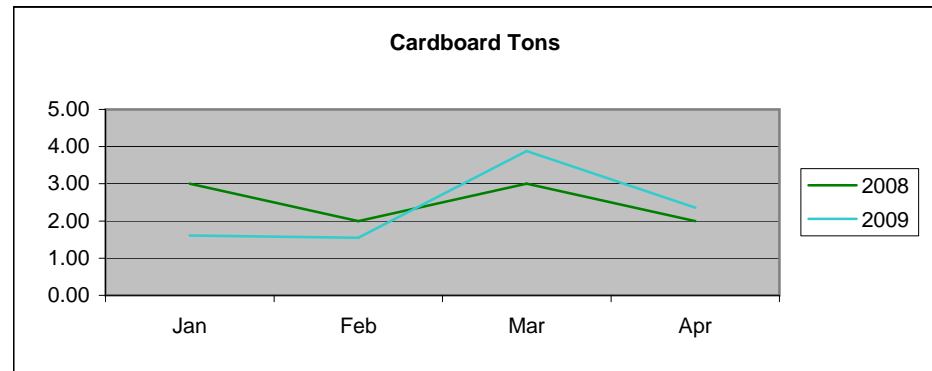

Cardboard - Tons	2008	2009
Jan	3.00	1.61
Feb	2.00	1.55
Mar	3.00	3.88
Apr	2.00	2.36