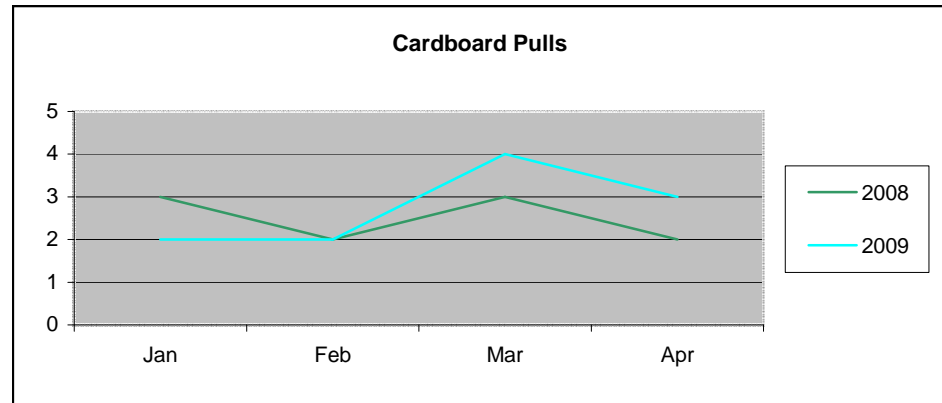

Cardboard - Pulls	2008	2009
Jan	3	2
Feb	2	2
Mar	3	4
Apr	2	3