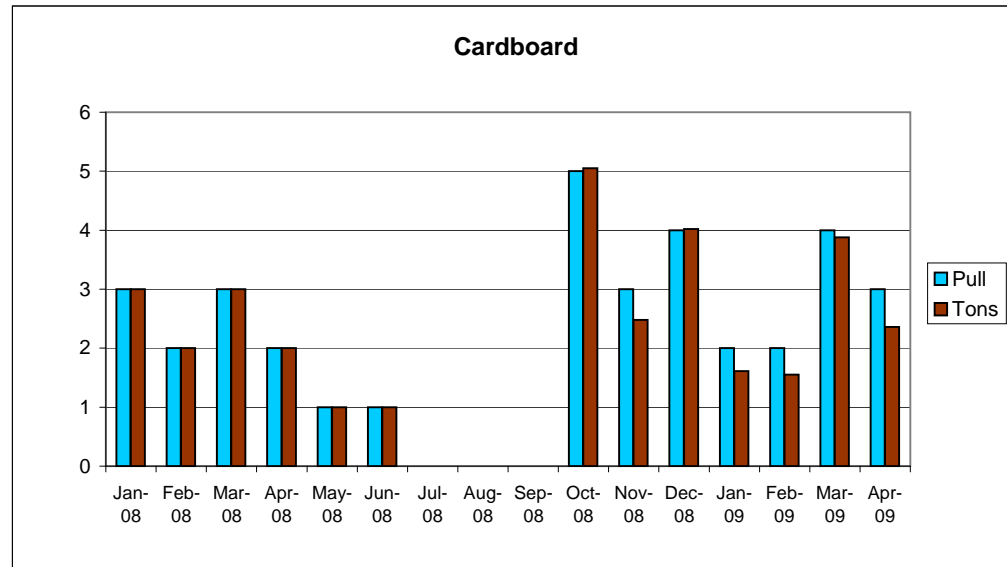

Cardboard	Pull	Tons
Jan-08	3	3
Feb-08	2	2
Mar-08	3	3
Apr-08	2	2
May-08	1	1
Jun-08	1	1
Oct-08	5	5.05
Nov-08	3	2.48
Dec-08	4	4.02
Jan-09	2	1.61
Feb-09	2	1.55
Mar-09	4	3.88
Apr-09	3	2.36

Note: Waste Associates started working on LVC project in July. We don't have complete data for the time frame of Jul - Sept.

Commingled	Pull	Tons
Jan-08	0	0.00
Feb-08	1	1.90
Mar-08	1	1.03
Apr-08	2	2.00
May-08	1	1.19
Jun-08	0	0.00
Oct-08	4	6.96
Nov-08	3	2.86
Dec-08	3	4.22
Jan-09	2	3.33
Feb-09	1	2.13
Mar-09	3	5.20
Apr-09	2	2.36